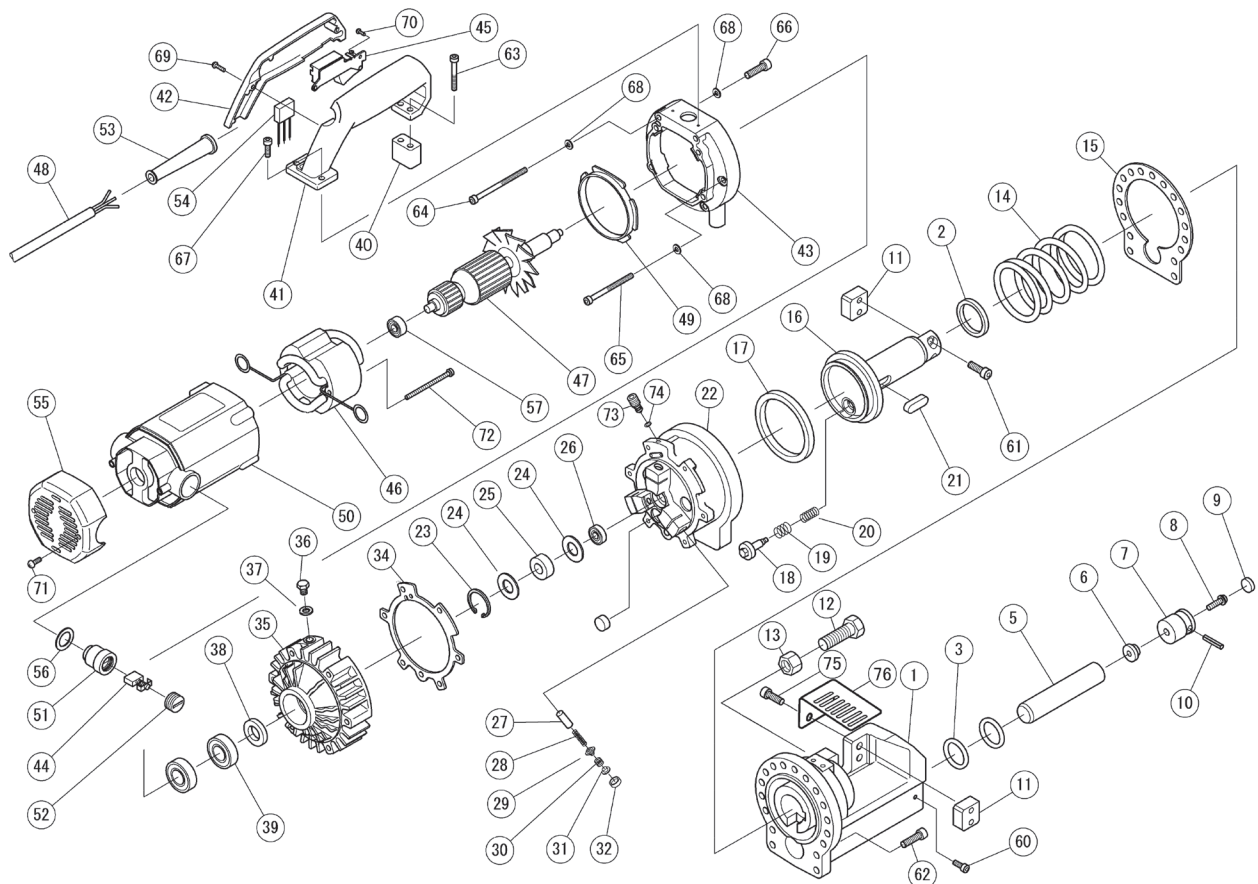

BN PRODUCTS-USA, LLC.

3450 Sabin Brown Road • Wickenburg, AZ 85390
(800) 992-3833 • (928) 684-2813 • mail@bnproducts.com

DC-25X Portable Rebar Cutter Parts Guide

BN PRODUCTS-USA, LLC.

3450 Sabin Brown Road • Wickenburg, AZ 85390
(800) 992-3833 • (928) 684-2813 • mail@bnproducts.com

DC-25WH Portable Rebar Cutter Parts Guide

1	1C2601B	HOUSING
2	1C2602	SEAL PACKING
3	70RP32	O RING P32
5	1C2570	AIR BAG
6	1CM2027	AIR BAG NUT
7	1C2620B	HOUSING CAP
8	1CM2028	AIR BAG SET BOLT
9	1C1505	AIR FILTER
10	7SP06030	SPRING PIN D6X30
11	RB-25X	CUTTER BLOCK SET
12	7B16050	S BOLT M16X50
13	7N8016	STOPPER NUT M16
14	1C2607	RETURN SPRING
15	1C2614	CYLINDER PACKING
16	1C2604	PISTON
17	1C2518	SEAL PACKING
18	1C2519	RETURN VALVE
19	1C2521	R VALVE SPRING
20	1C2522	VALVE END SPRING
21	1C2605	PISTON KEY
22	1C1024200	CYLINDER
23	1C2526	SNAP RING H35
24	1C2525	BEARING GUIDE
25	1C2534	NEEDLE BEARING
26	1C2609	BALL BEARING 609
27	1C2610	RAM
28	1C1330	R RETURN SPRING
29	1C13281	DELIVERY VALVE
30	1C1331	D VALVE SPRING
31	1C13352	SPRING GUIDE
32	1C13292	PUMP HEAD SEAL
33	3P1044	MAGNET FILTER
34	1C2615	PUMP CASE PACKING
35	1C25398	PUMP CASE
36	1C1304	OIL PLUG M10X15
37	1C1305	SEAL WASHER WF10

38	1C2542	OIL SEAL SC20-35-8
39	1C1941	BEARING 6004VV
40	1C2616	HANDLE PRESS
41	1C1944B/C	MAIN HANDLE
42	1C1946	SWITCH COVER
43	1C2611	CASE COVER
44	1C2612A	CARBON BRUSH SET
45	1C1961B	SWITCH
46	1C2612B	STATOR COIL
47	1C2612C	ARMATURE
48	1C1961F	CORD
49	1C2612D	FAN COVER
50	1C2612E	MOTOR HOUSING
52	1C2612G	BRUSH CAP
53	1C1961I	CORD ARMER
54	1C2612H	CONDENSER
55	1C2612I	MOTOR COVER
56	7956683	STOP PLATE
57	1C2612J	BALL BEARING 6200VV
60	1BR5092	CAP BOLT M6×16
61	1C1912	CAP BOLT W/WASHER
62	1C1911B	CAP BOLT M8×30
63	7CB06045	CAP BOLT M6×45
64	1C1949	CAP BOLT M6×90
65	7CB06075	CAP BOLT M6×75
66	7CB06035	CAP BOLT M6×35
67	1C1945	CAP BOLT M6×18
68	7SW006	SPRING WASHER
69	1C1947	P H BOLT M4X15
70	7PB04008	P H BOLT M4X8
71	7PSW05012	P H BOLT W/ WASHER
72	7PB05065	P H BOLT M5×65
73	1C4160601	RELEASE VALVE
74	7ORS4	O RING
75	7CGW08030	CAP BOLT W/WASHER
76	1C4199800	CUTTER GUARD